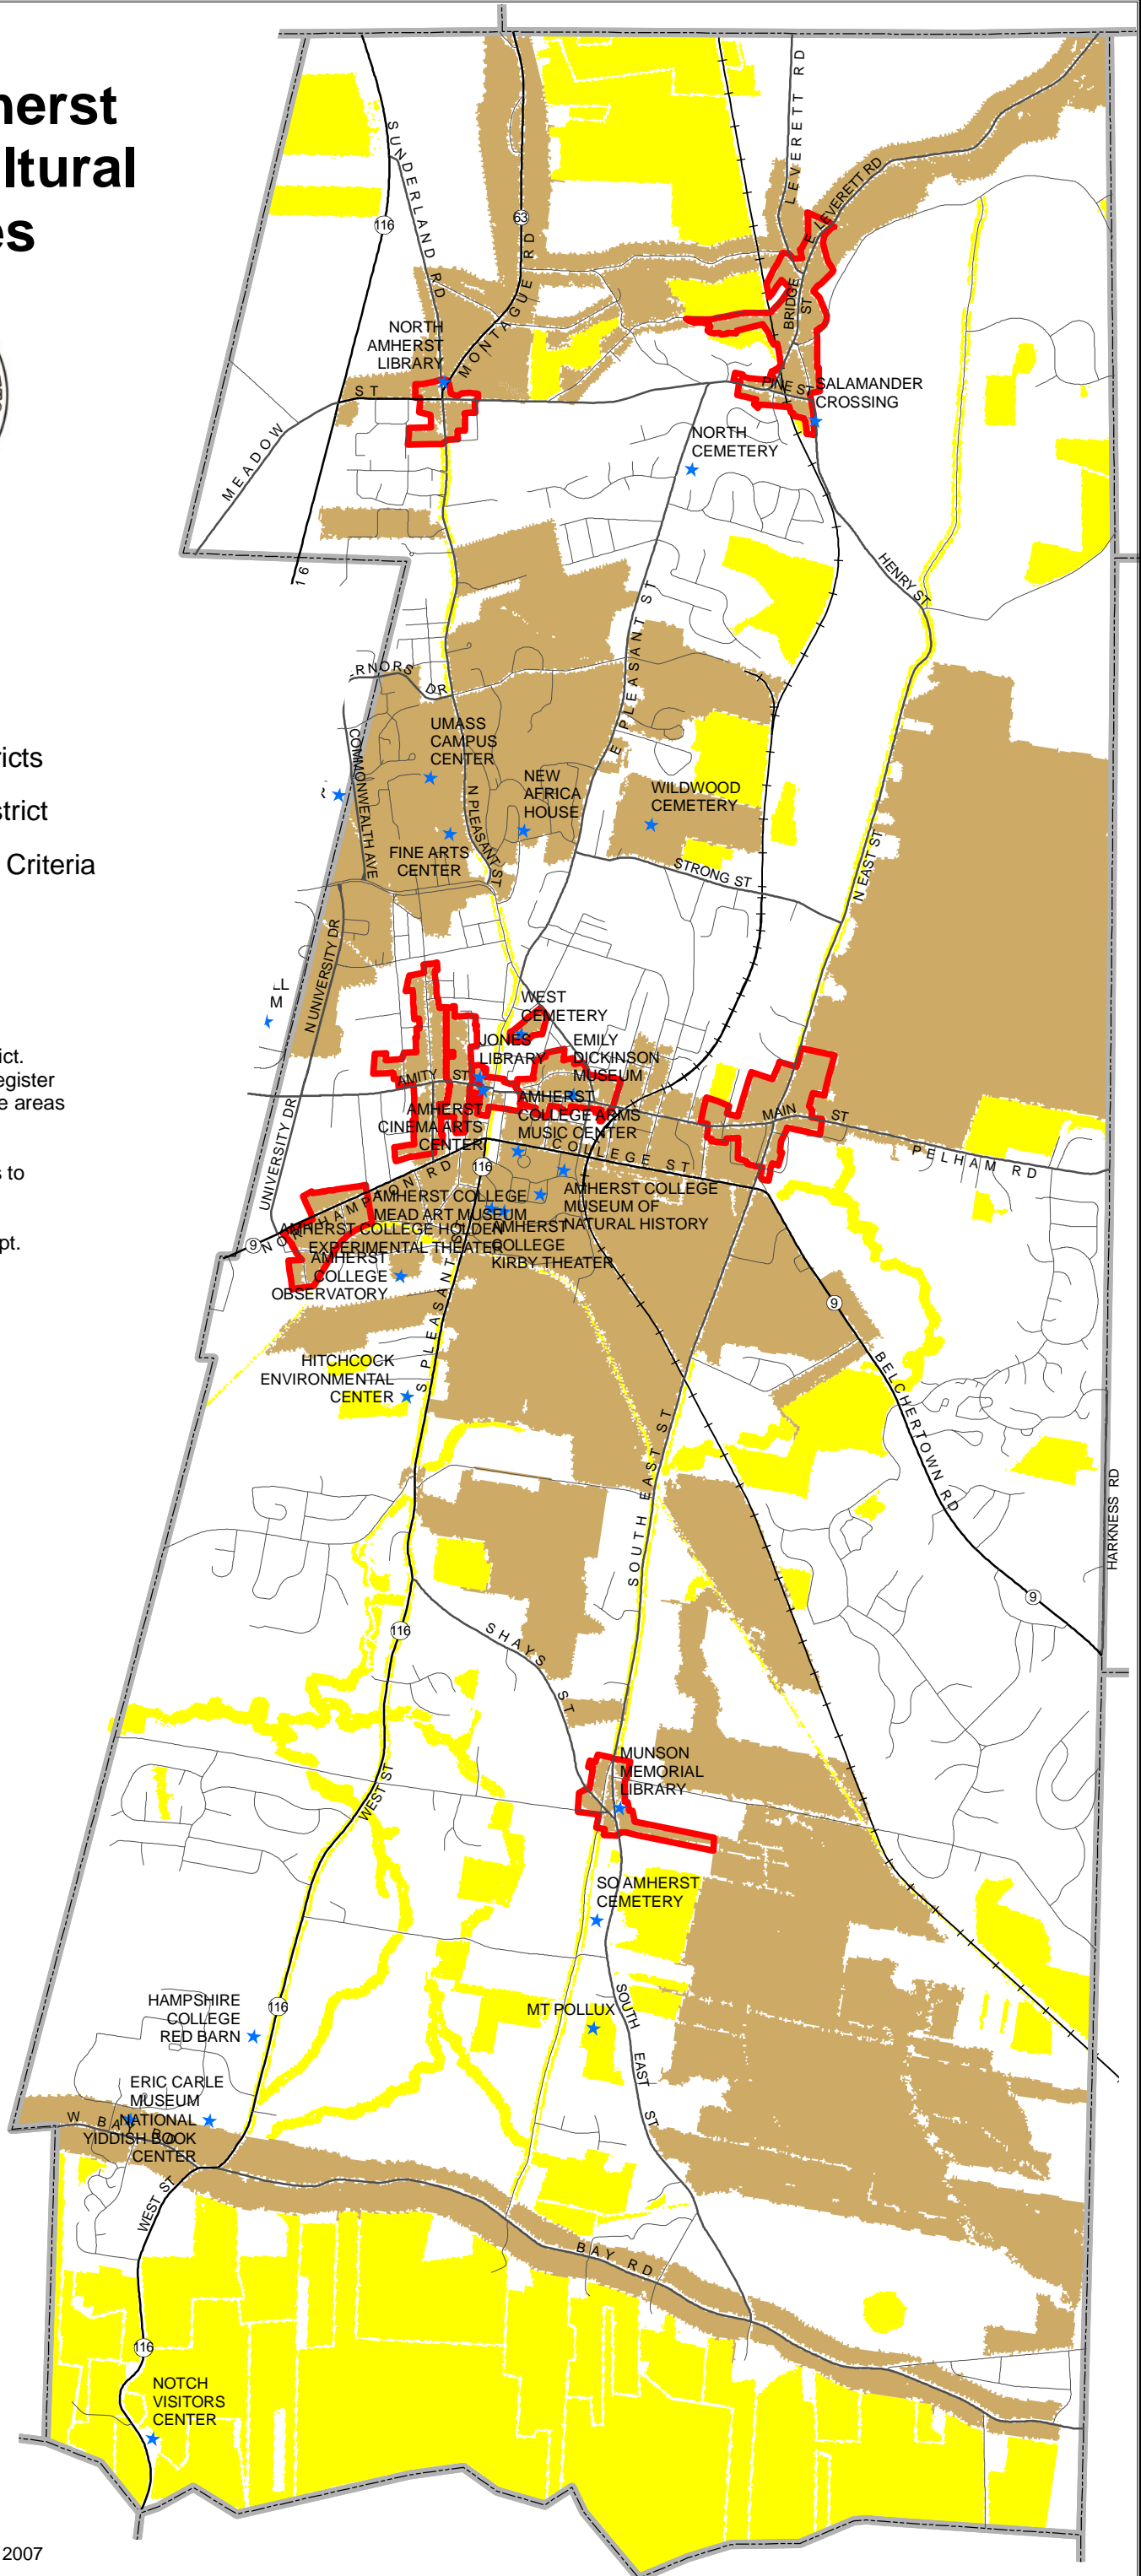

Town of Amherst Historic & Cultural Resources

- ★ Landmarks
- Current Historic Districts
- Potential Overlay District
- Other Areas Meeting Criteria

A potential illustrated Historic Overlay District. Red lines surround the existing National Register District Boundaries, while brown shades the areas for a potential overlay zone.

Basemap: Spring, 1999 with some updates to structures, pavement & streets.

Data provided by the Amherst Planning Dept.

0 0.25 0.5 1 Miles

0 1,050 2,100 4,200 6,300 Feet

1 inch equals 3,000 feet