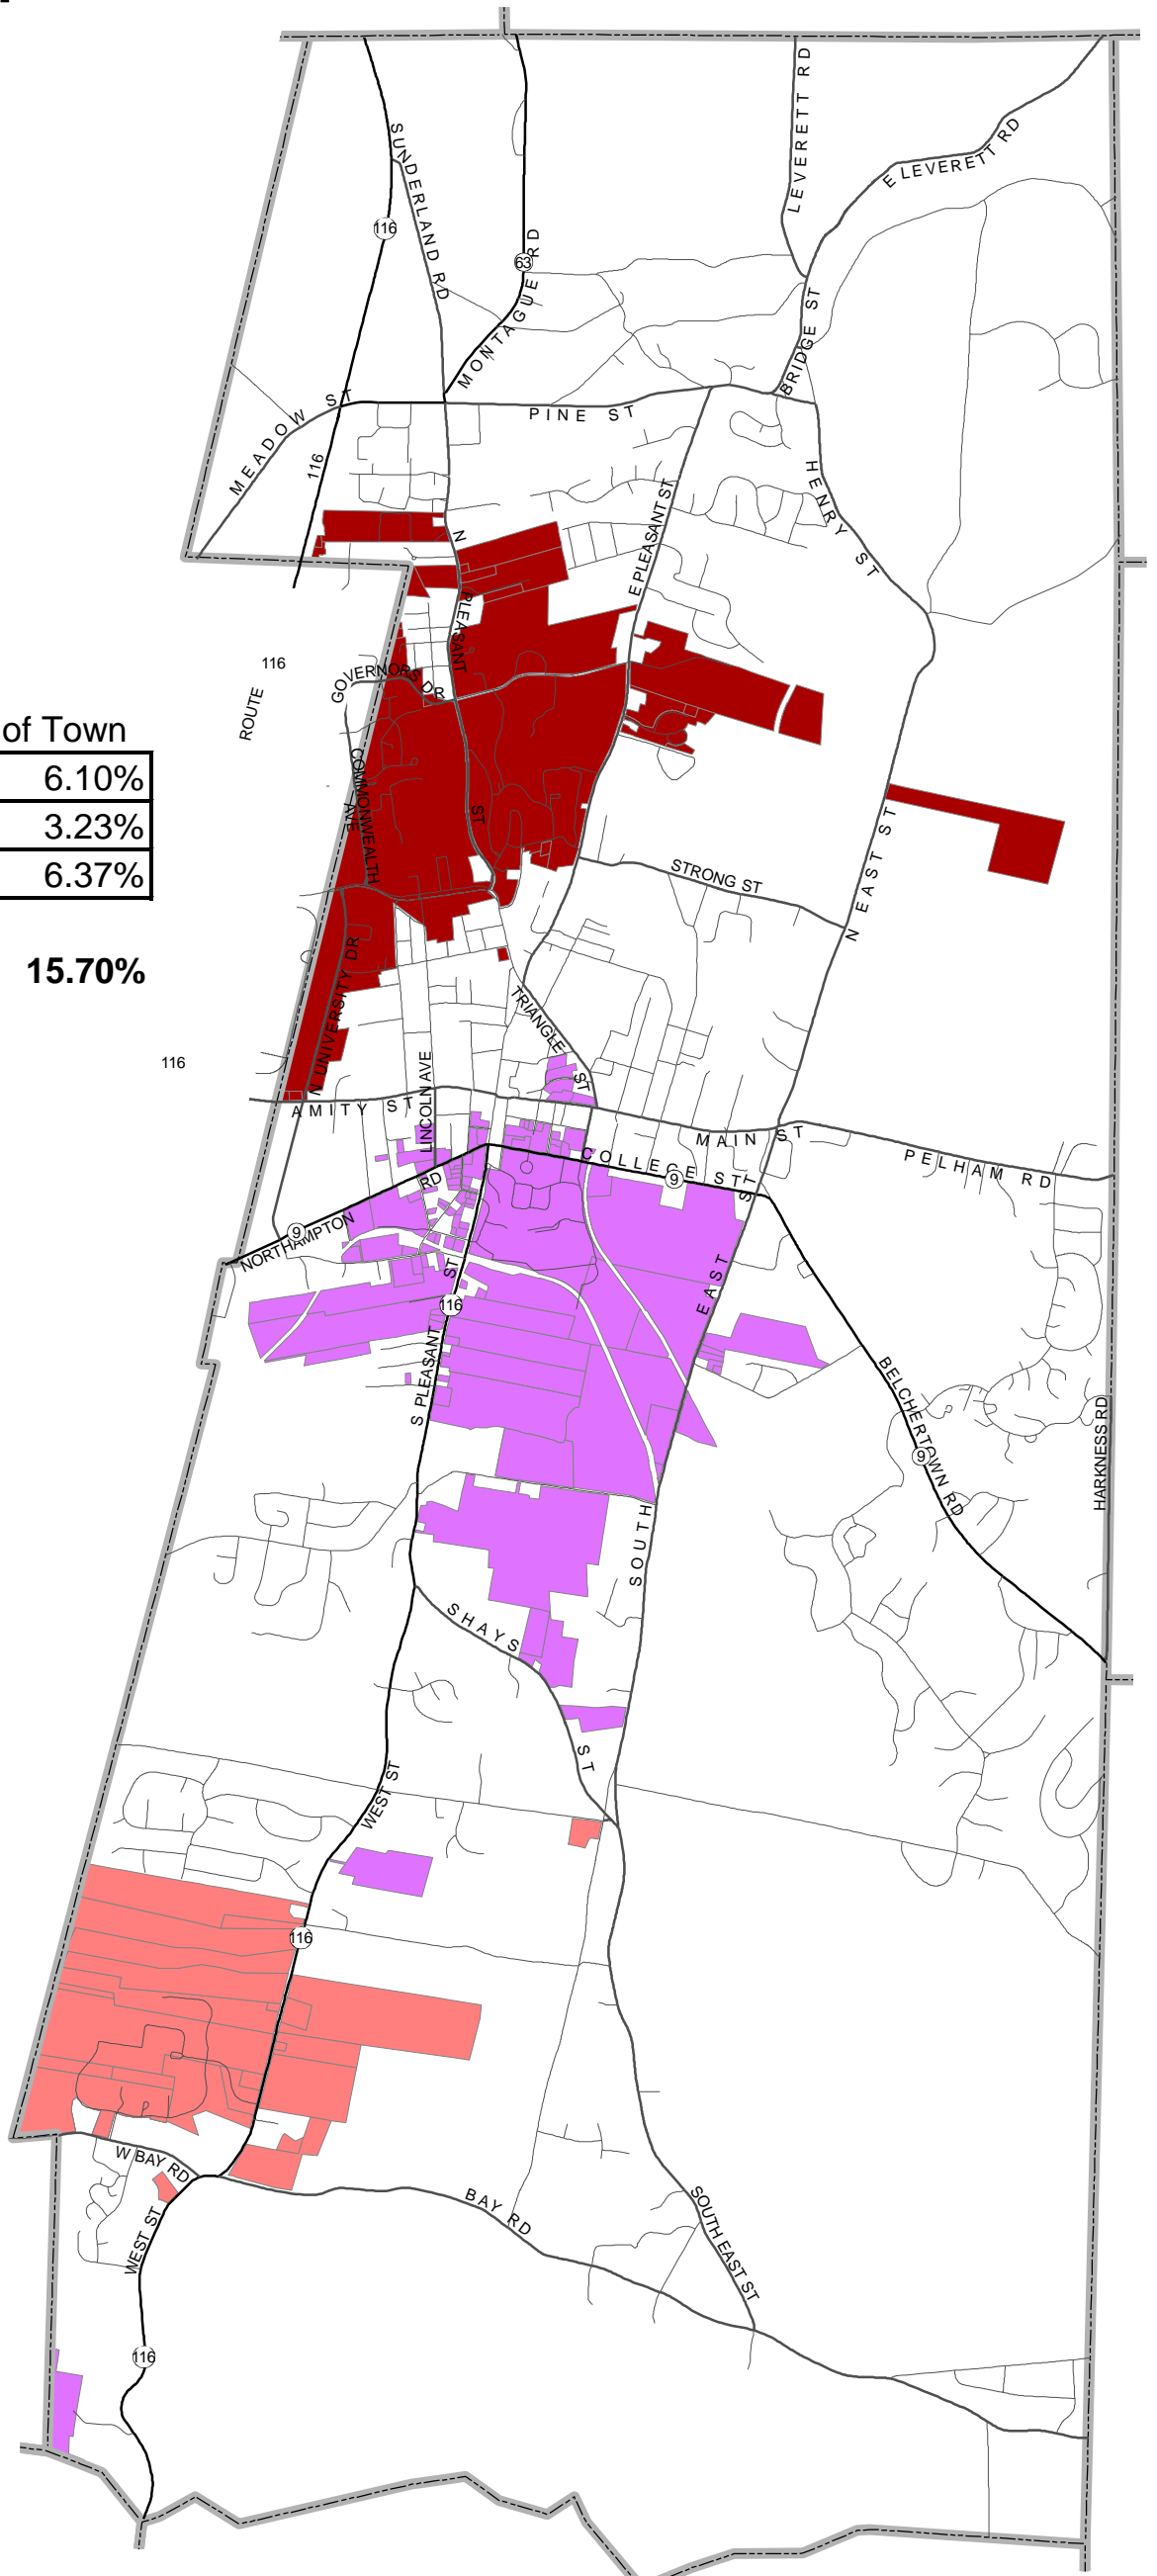

# Town of Amherst Institutional Land

	Acres	% of Town	
	Amherst College	1,083.0	6.10%
	Hampshire College	573.9	3.23%
	UMass	1,131.2	6.37%

**Totals: 2,788.0 15.70%**  
 Total Amherst Acreage: 17,762.5

Land ownership status based upon Town of Amherst  
 Tax Assessors Database as of November 14, 2006.

0 0.25 0.5 1 1.5 Miles

0 1,375 2,750 5,500 8,250 Feet

1 inch equals 3,506 feet