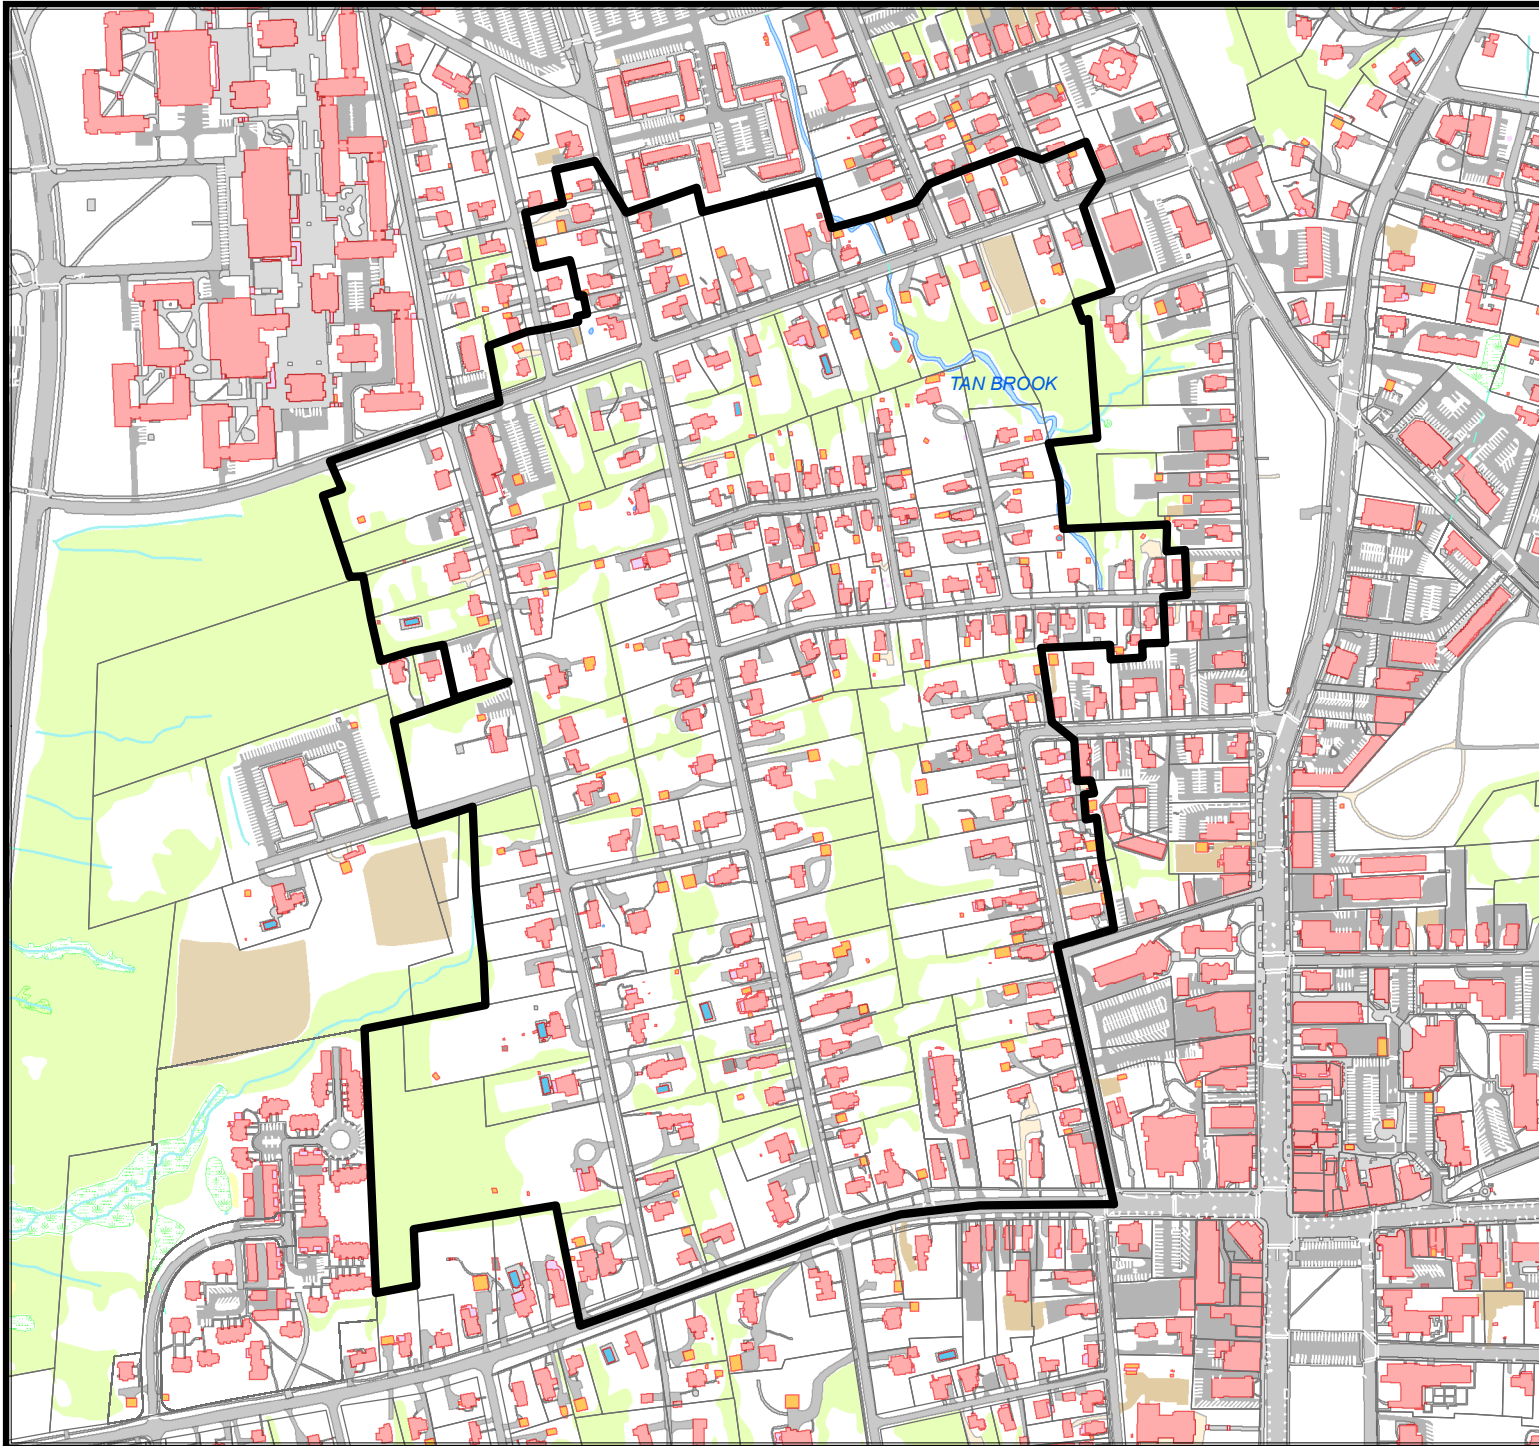

North Prospect Lincoln Sunset LHD Study Committee

Town of Amherst

Legend

BoundaryMarch2017

0 250 500 Feet

1 inch = 500 feet